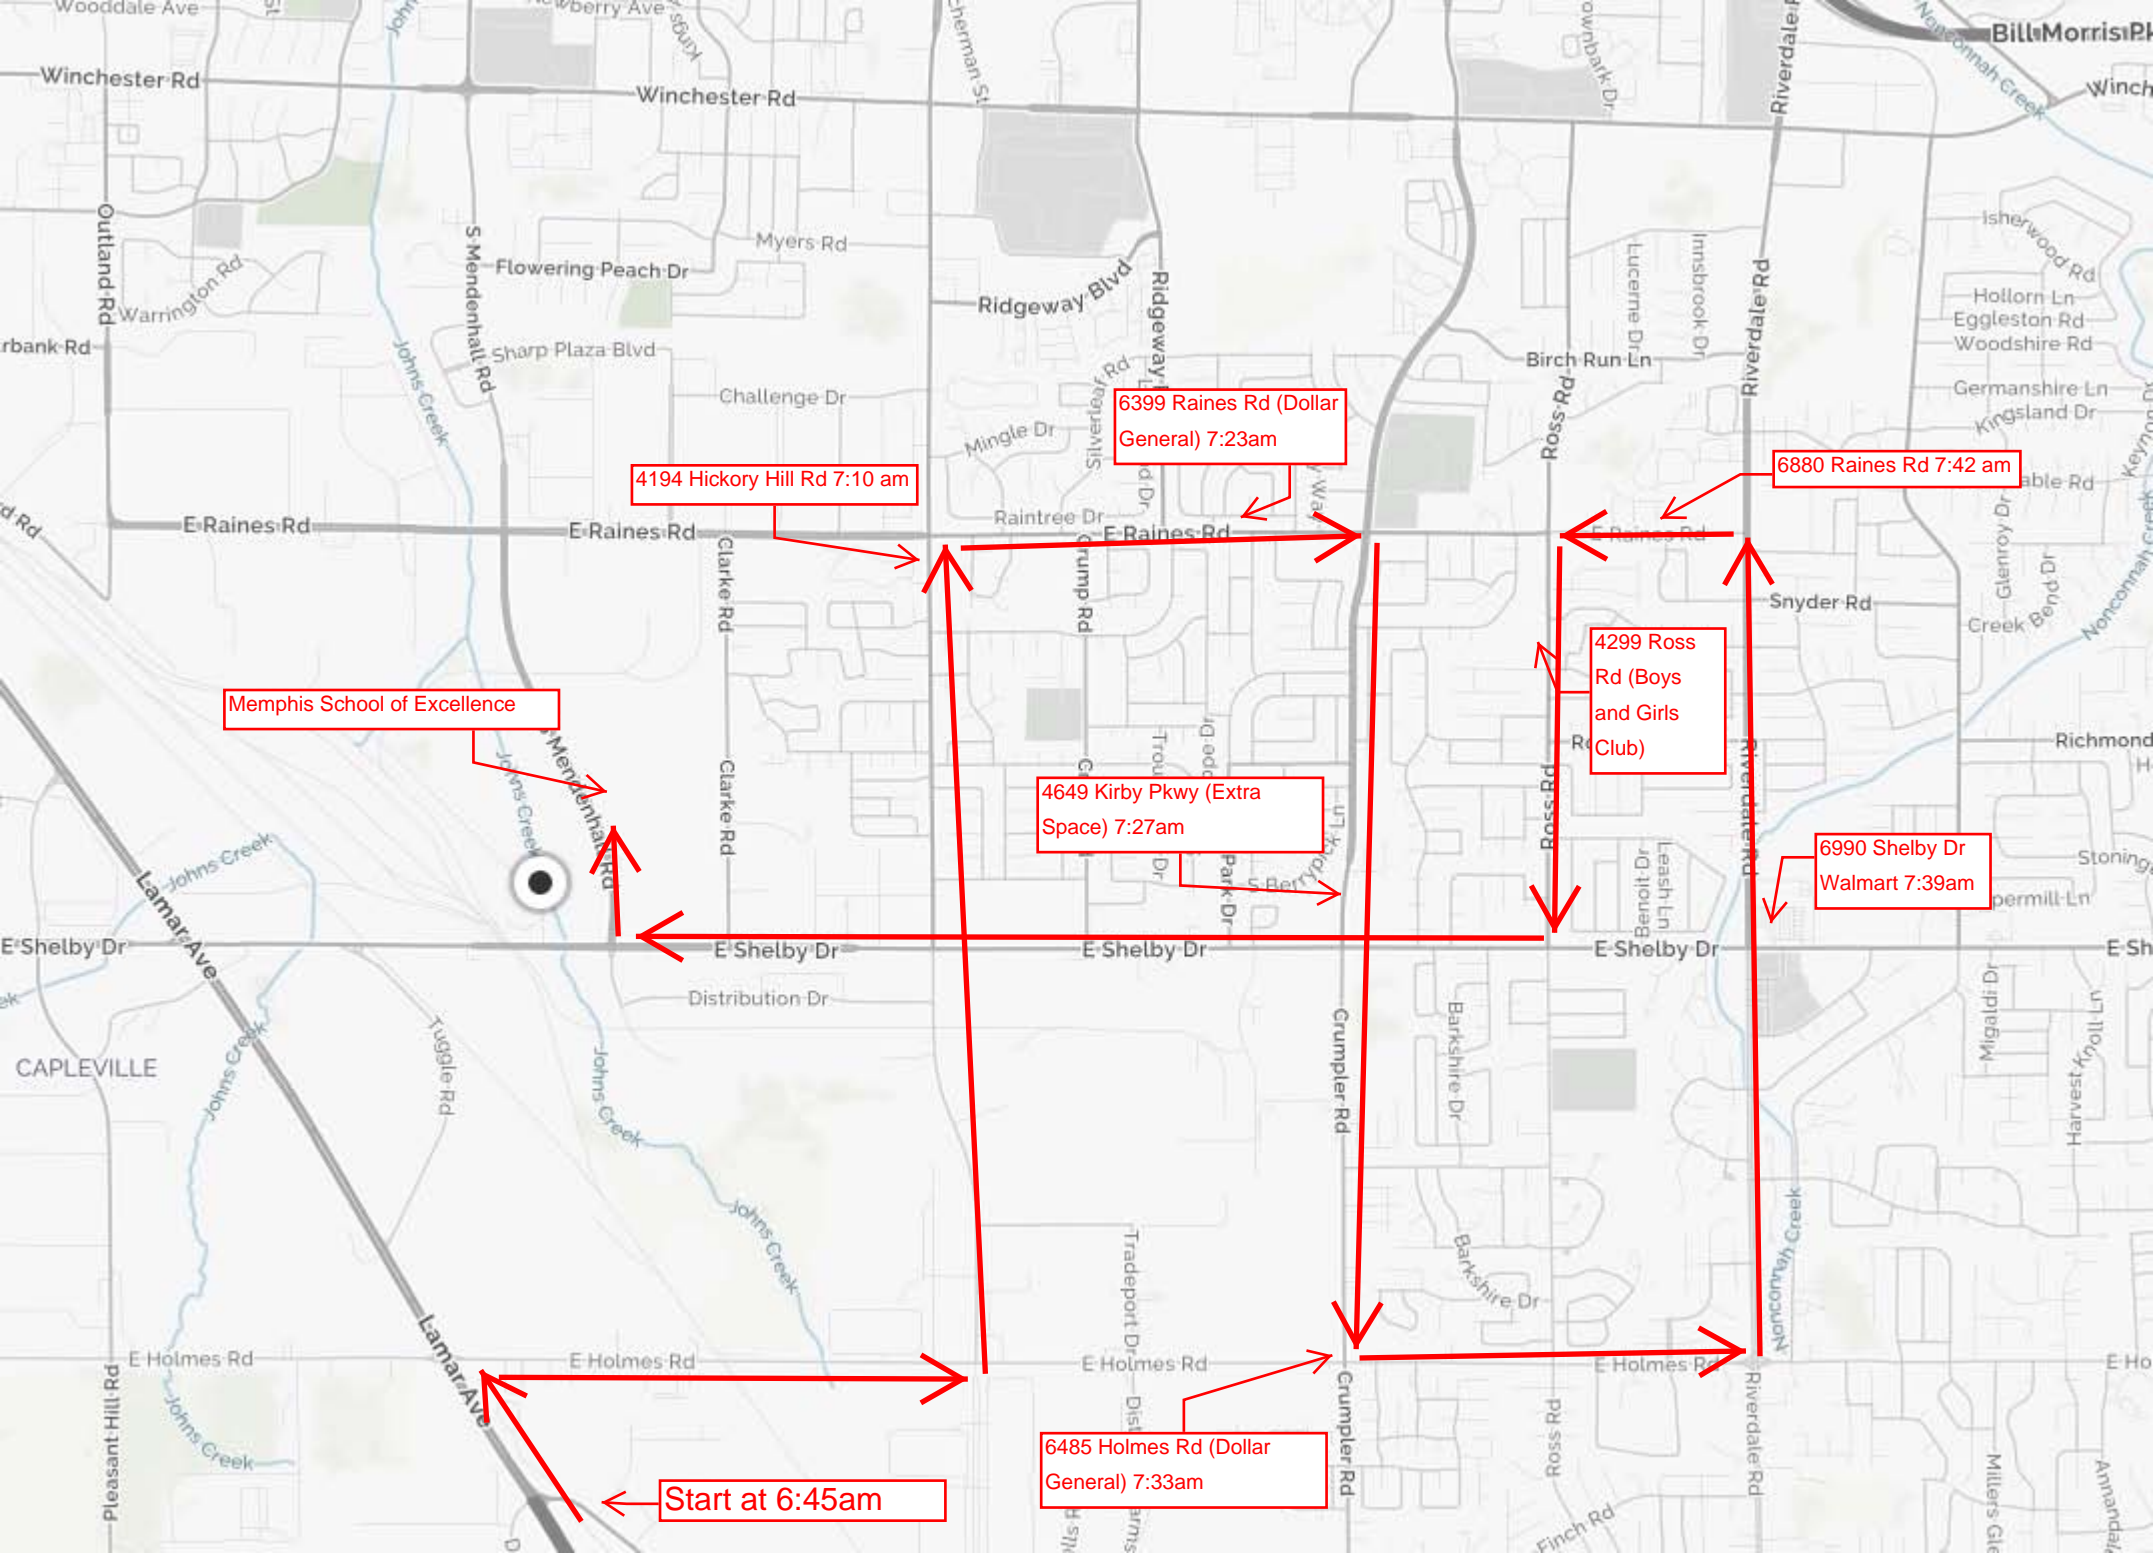

Turn right on Raines Rd

Proceed to 6399 Raines Rd ( Dollar General) 7:23am

Turn Right on Kirby Parkway

Proceed on to \_\_\_4649 kirby Parkway ( extra Space) 7:27am

Turn left on Holmes Rd

Proceed on to \_\_\_\_\_6485 Holmes Rd\_ (Dollar General) 7:33 am

Turn Left on Riverdale

Proceed on to \_\_\_6990 Shelby Dr\_\_\_ (Walmart) 7:39am

Turn Left on Raines

Proceed to 6880 Raines Rd ( assisted living) 7:42

Proceed to 6720 Raines Rd ( Rock Nation Church) 7:44am

Turn Right on Shelby Dr

Turn Left on Lamar ave

Turn Left on Old Lamar

Turn Right on Pidgeon Roost Rd

Proceed to 5671 Pidgeon Roost Rd ( terminal)

Memphis School of Excellence

4194 Hickory Hill Rd 7:10 am

6399 Raines Rd (Dollar General) 7:23am

6880 Raines Rd 7:42 am

4299 Ross Rd (Boys and Girls Club)

6990 Shelby Dr Walmart 7:39am

4649 Kirby Pkwy (Extra Space) 7:27am

6485 Holmes Rd (Dollar General) 7:33am

Start at 6:45am