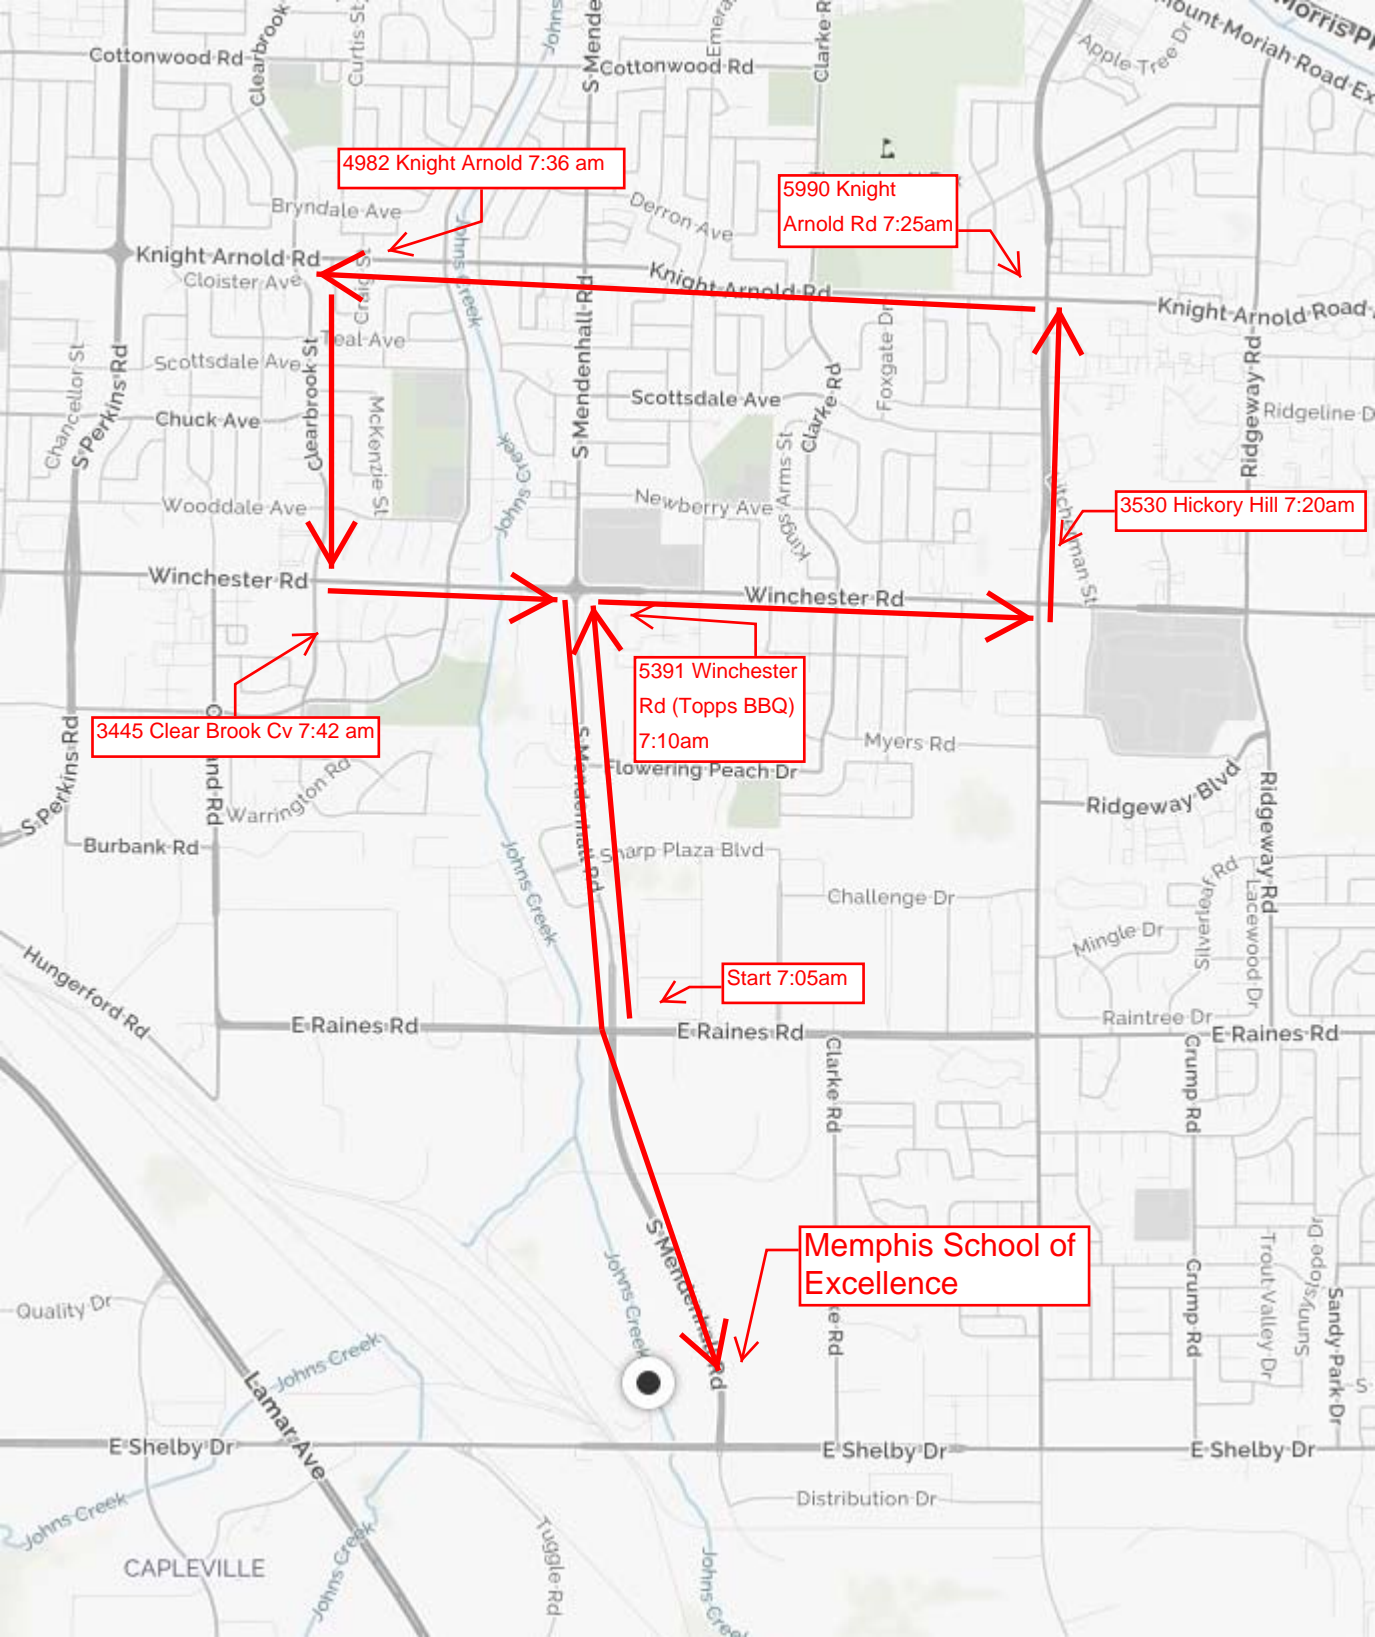

## Memphis School of Excellence Route 2

From Pidgeon Roost @6:45am

Turn left on old 178

Turn right on 78( Lamar Ave)

Turn Right on Shelby Drive

Turn Left on Mendenhall Rd

Turn Right on Winchester Rd

Proceed to \_\_\_\_5391 Winchester Rd\_\_\_\_ (Topps BBQ) 7:10 am

Turn Left on Hickory Hill Rd

Proceed on to 3530 Hickory Hill ( New Start) 7:20am

Turn Left on Knight Arnold Rd

Proceed to \_\_\_\_5990 Knight Arnold Rd\_\_\_\_ (Walgreens) 7:25 am

Proceed on to \_\_\_\_5287 Knight Arnold ( Fox Meadows Square) 7:31 am

Proceed to \_4550 Mendenhall Rd Memphis School of Excellence 7:51am

Turn Left on Mendenhall

Turn Right on Shelby Dr

Turn Left on Lamar Av

Turn Left on Old 178

Turn Right on Pidgeon Roost Rd

Proceed to 5671 Pidgeon Roost Terminal

4982 Knight Arnold 7:36 am

5990 Knight  
Arnold Rd 7:25am

3530 Hickory Hill 7:20am

3445 Clear Brook Cv 7:42 am

5391 Winchester  
Rd (Topp's BBQ)  
7:10am

Start 7:05am

Memphis School of  
Excellence